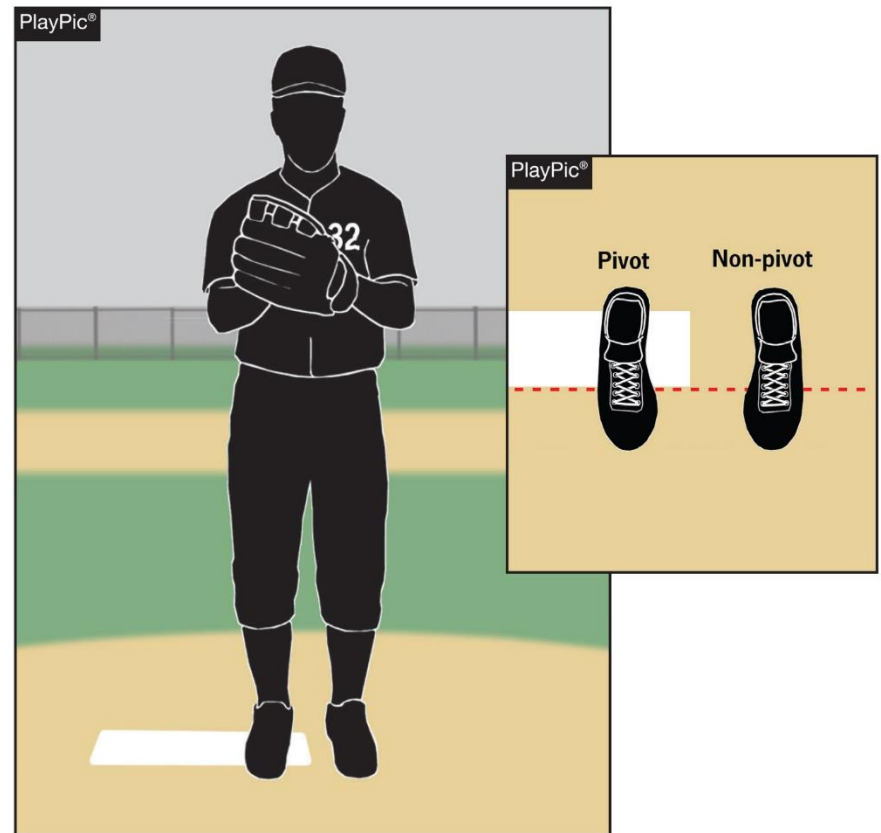

PROPER PITCHING POSITIONS

The set is one of two legal pitching positions. For the set position, a pitcher shall stand with his entire non-pivot foot in front of a line extending through the front edge of the pitcher's plate and with his entire pivot foot in contact with or directly in front of and parallel to the pitcher's plate.

PROPER PITCHING POSITIONS

The windup is the second of two legal pitching positions. For the windup, the pitcher's non-pivot foot shall be in any position on or behind a line extending through the front edge of the pitcher's plate.

PROPER PITCHING POSITIONS

The so-called hybrid stance is illegal as it does not meet the requirements of either the windup or set positions.

ILLEGAL