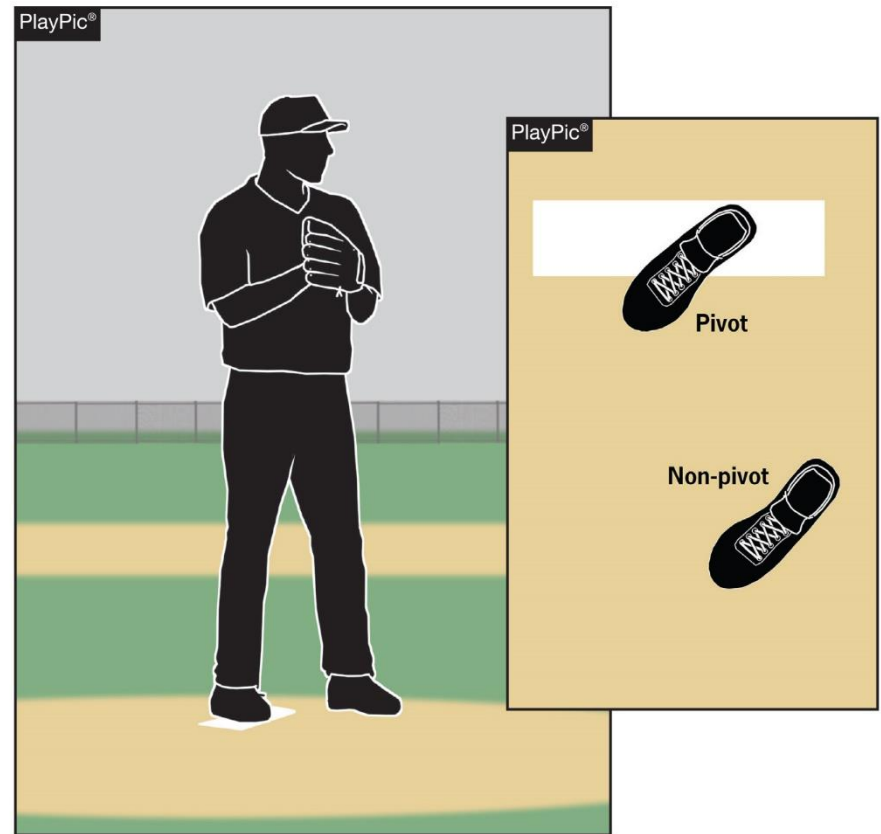

PROPER PITCHING POSITIONS

The set is one of two legal pitching positions. For the set position, a pitcher shall stand with his entire non-pivot foot in front of a line extending through the front edge of the pitcher's plate and with his entire pivot foot in contact with or directly in front of and parallel to the pitcher's plate.

PROPER PITCHING POSITIONS

The windup is the second of two legal pitching positions. For the windup, the pitcher's non-pivot foot shall be in any position on or behind a line extending through the front edge of the pitcher's plate.

PROPER PITCHING POSITIONS

The so-called hybrid stance is illegal as it does not meet the requirements of either the windup or set positions.

ILLEGAL